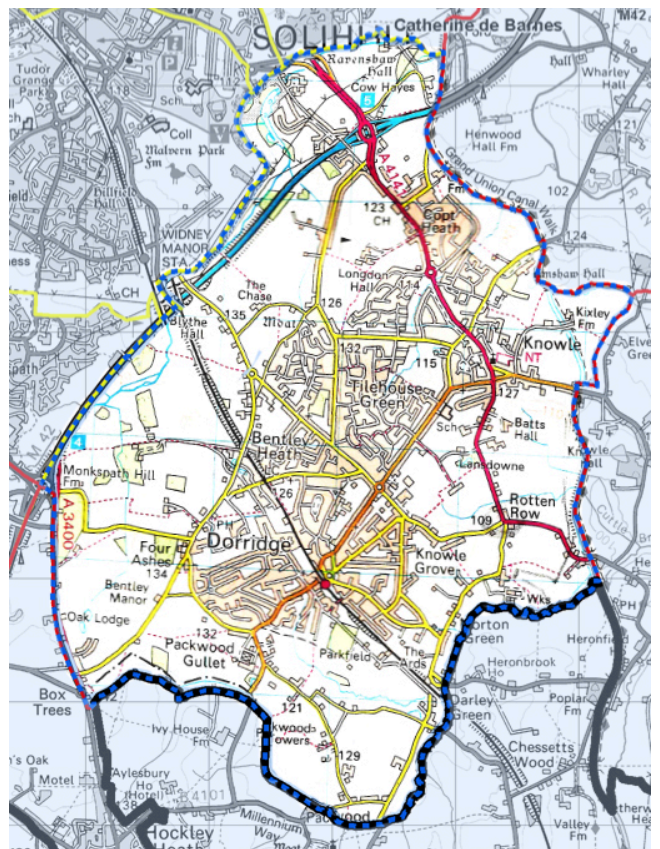

We would like to hear from you!