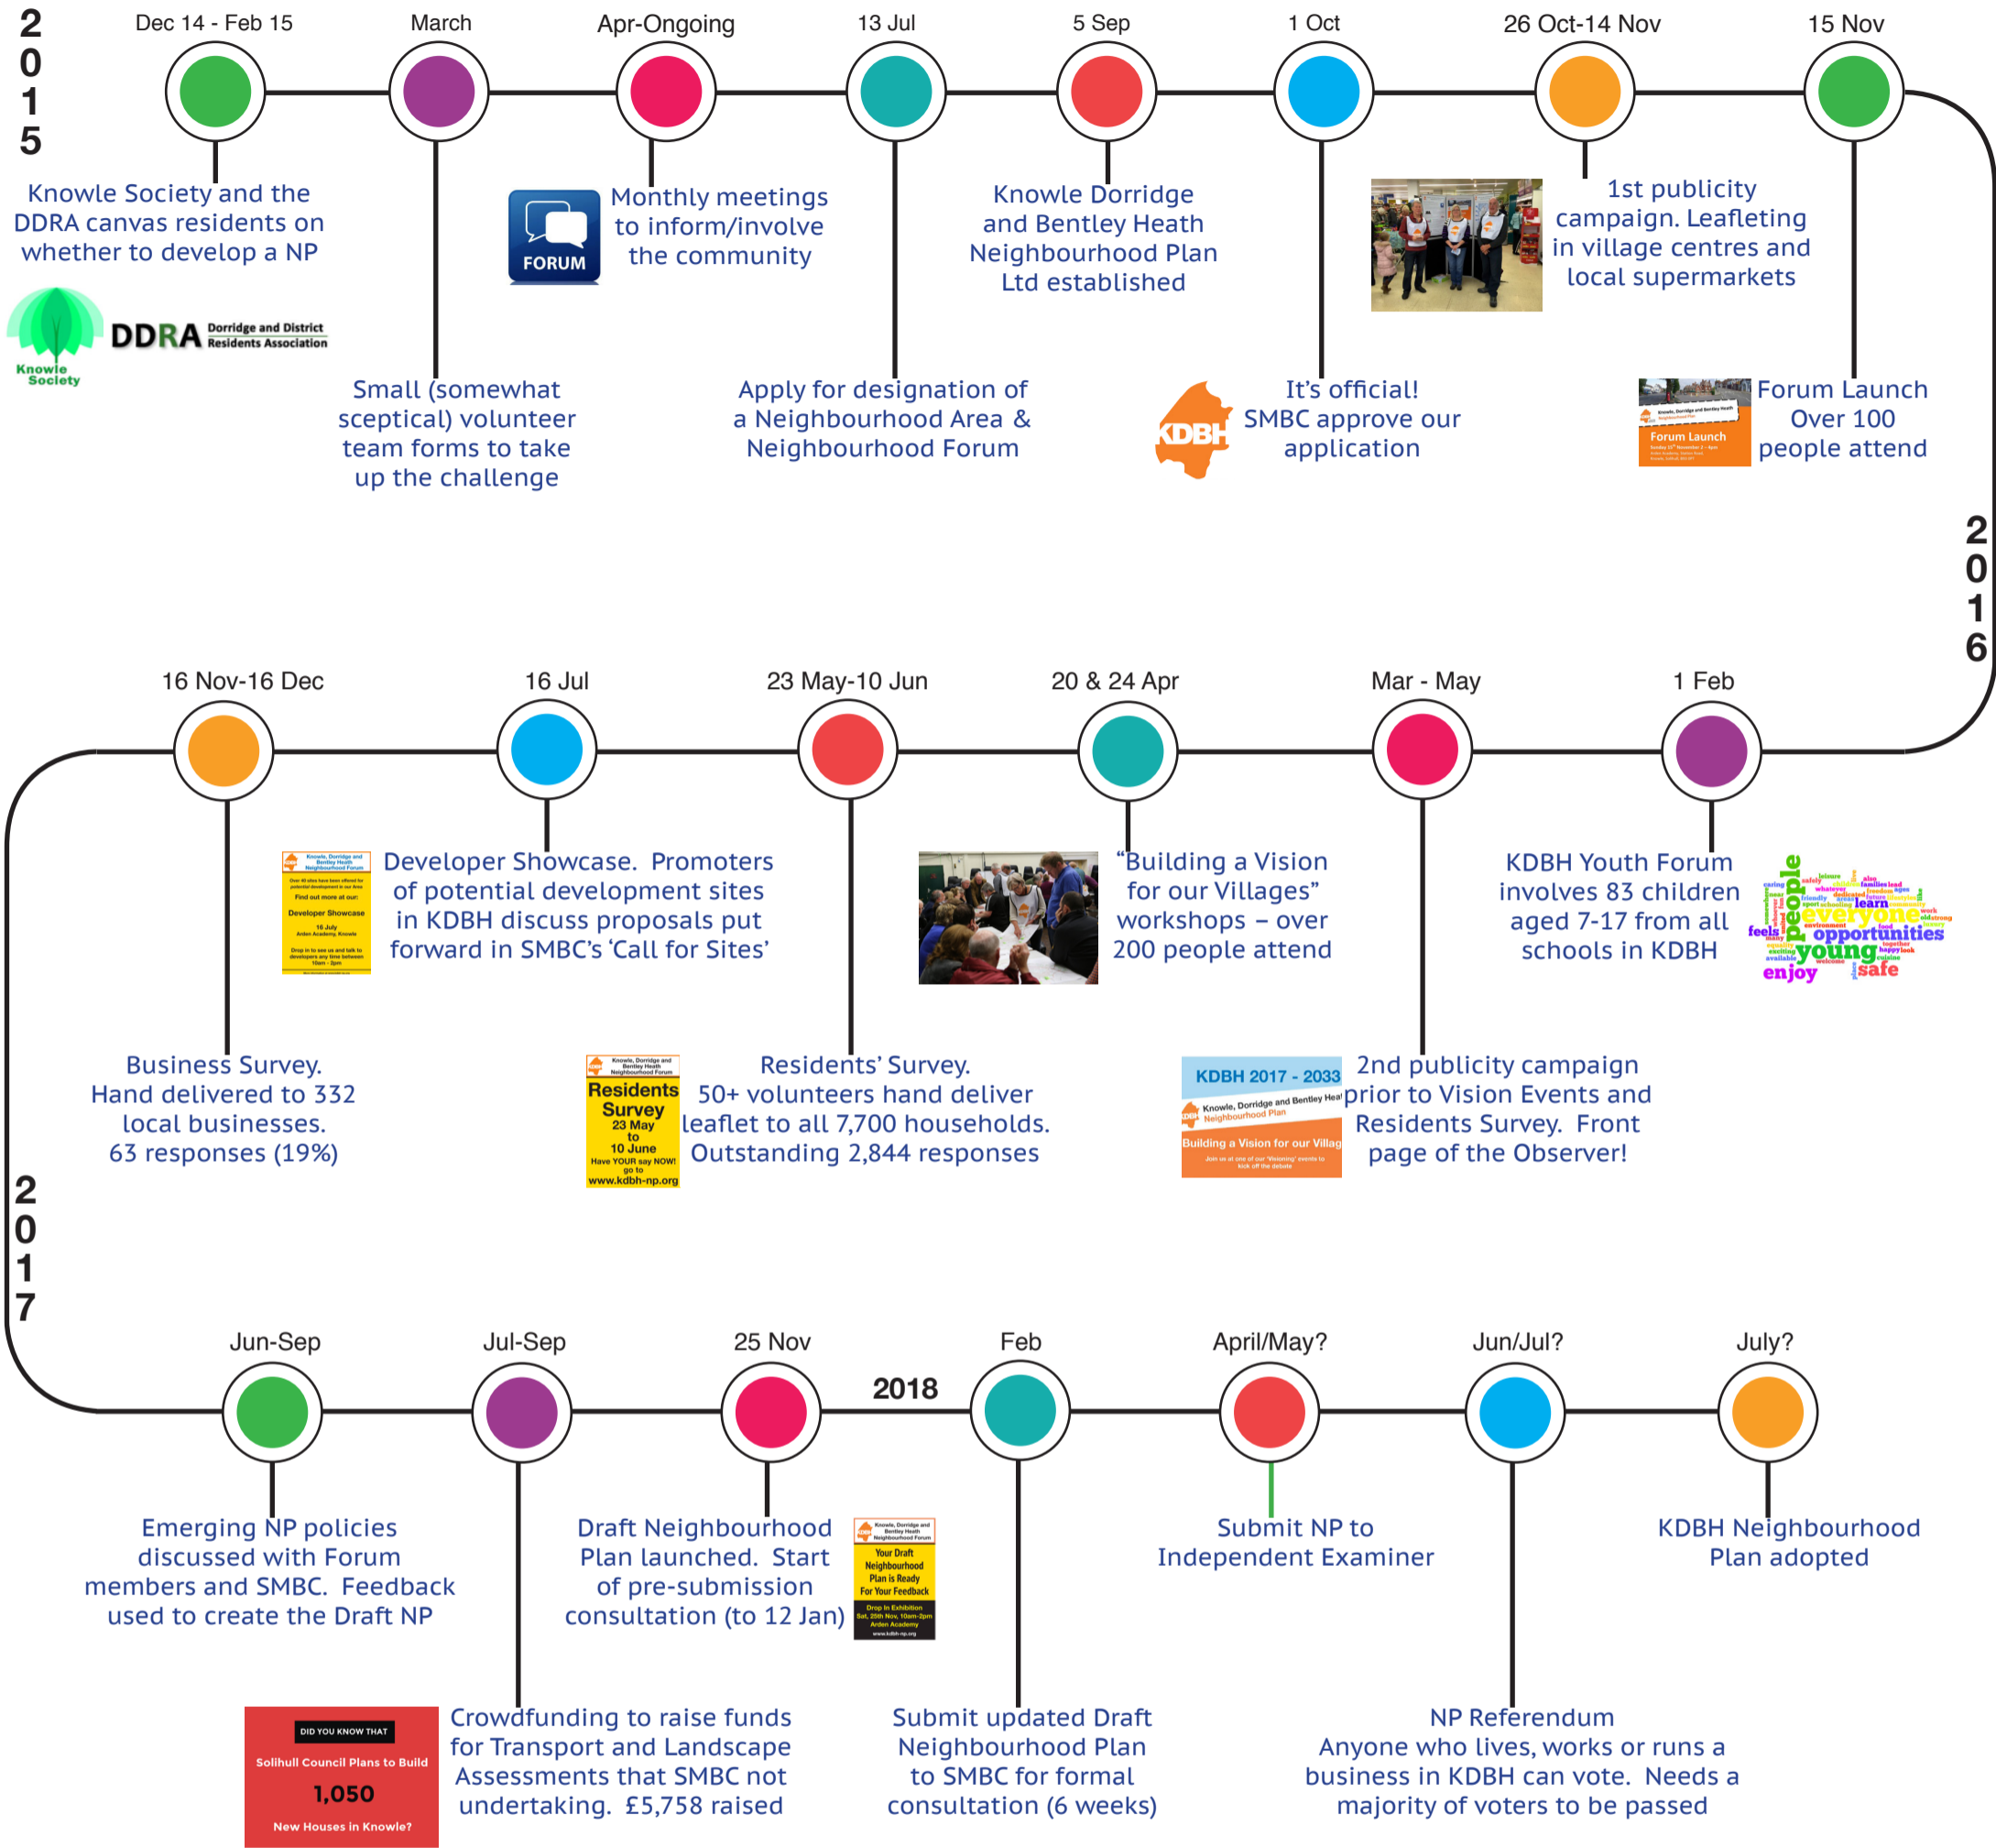

KDBH Neighbourhood Forum - Our Journey

2017

2016

DID YOU KNOW THAT
Solihull Council Plans to Build **1,050** New Houses in Knowle?