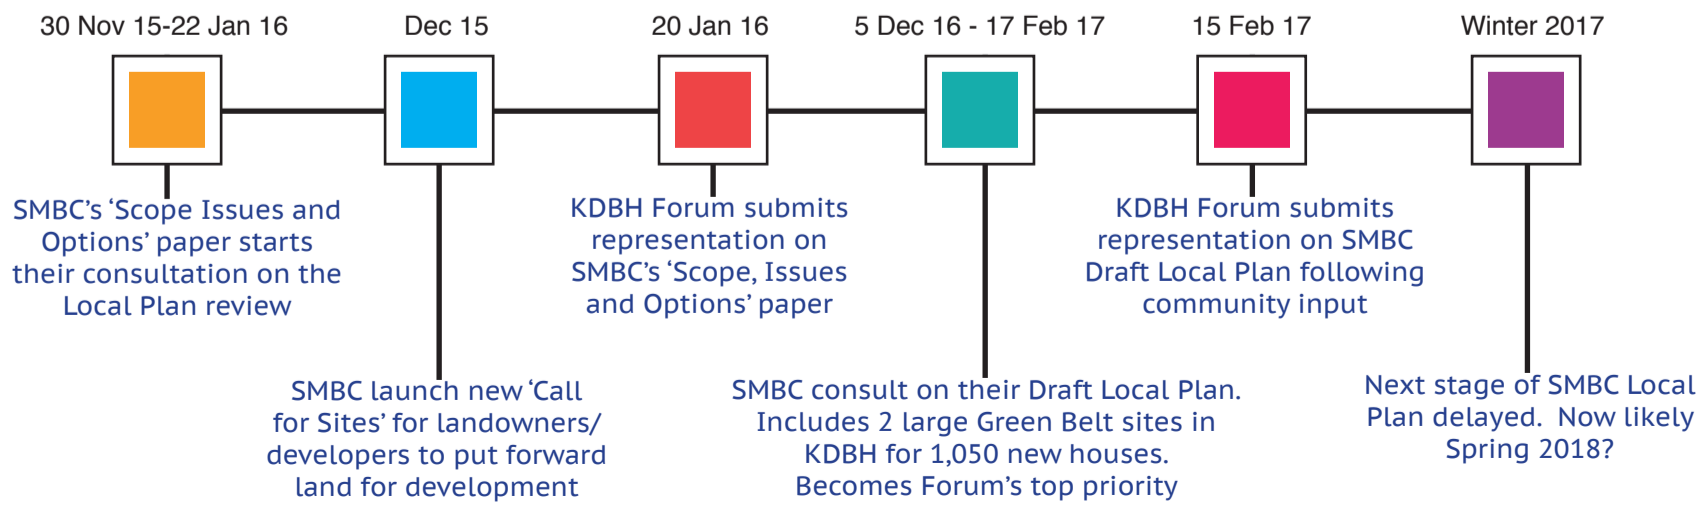

KDBH Neighbourhood Forum - Our Journey

2017

2016

DID YOU KNOW THAT
Solihull Council Plans to Build **1,050** New Houses in Knowle?