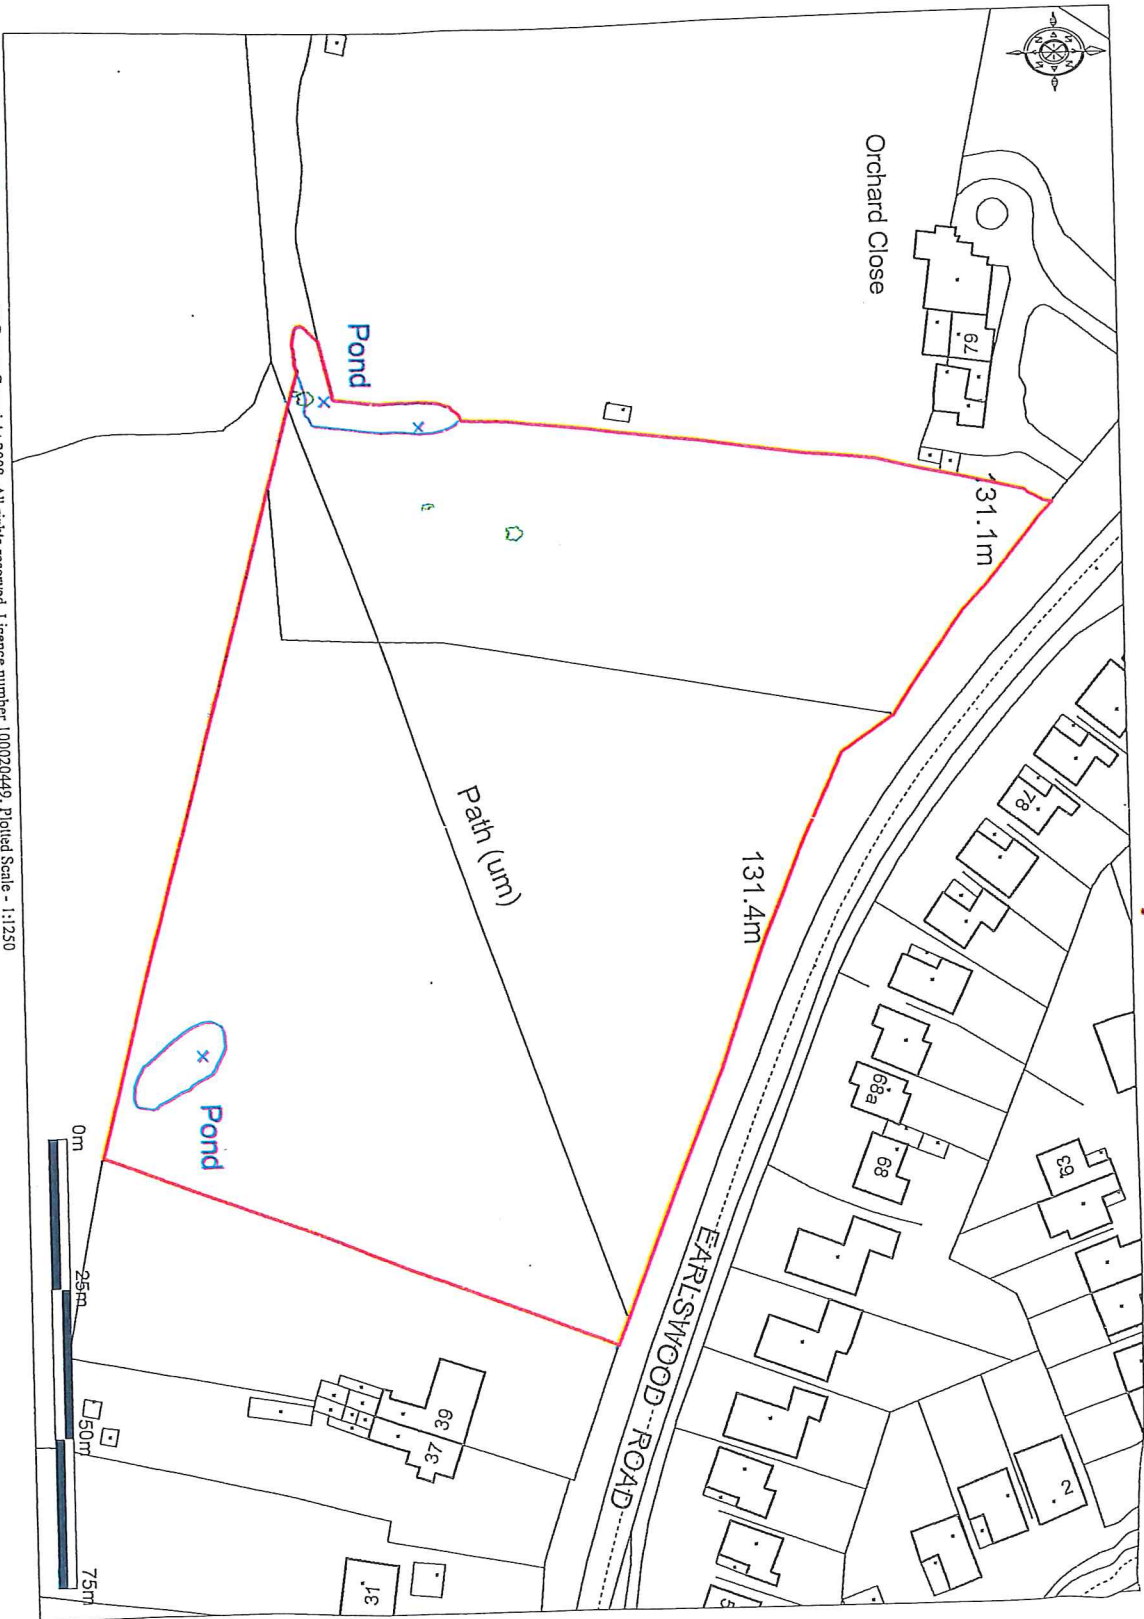

Plan of land at Earlswood Road, Dorridge

© Crown Copyright 2008. All rights reserved. Licence number 100020449. Plotted Scale - 1:1250